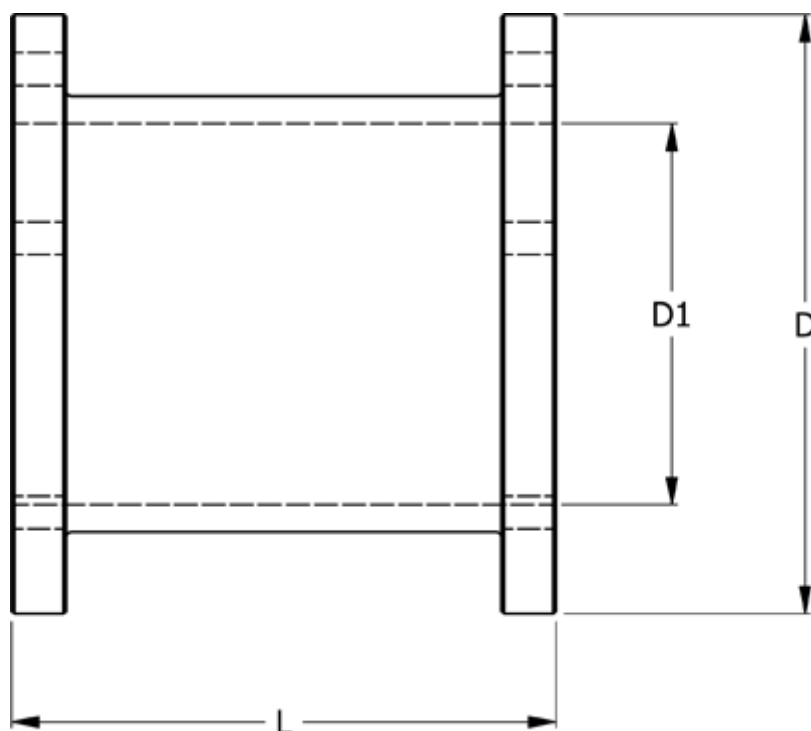

Article number: 330618006140

Description: Coupling N-Eupex str. 180  
Part 6 - 180

## Measures

---

D = 180

D1 = 125

L = 140

Torque (N m) = 880